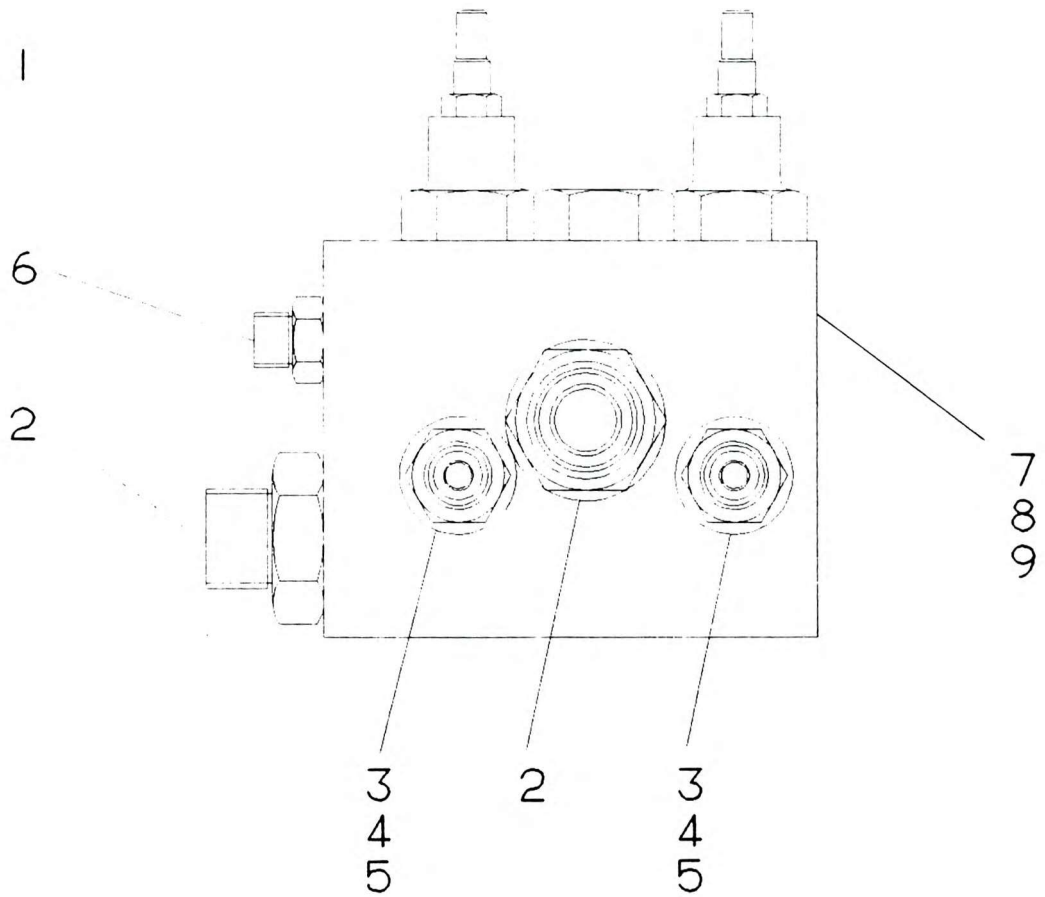

SEQUENCE VALVE ASSEMBLY

NO.	PART NO.	QTY.	DESCRIPTION	NO.	PART NO.	QTY.	DESCRIPTION
1 +	7-926-001788	1	Press Reduce Sequence Valve	9	7067212	2	Washer Spring M10
2	7-447-121201	2	St Adaptor - Male ORS to Male STR - IN & OUT Ports	+ See further breakdown in this group			
3	7-447-060801	2	Str Thread Adaptor Ports P1 and P2				
4	7-447-060634	3	Female Run Tee - Ports P1 & P2				
5	7-447-060413	5	Reducer - Ports P1 & P2				
6	7-447-040401	1	Straight Thread Adaptor - Drain				
7	7091303	2	Bolt Hex Head M10 x 120 Long				
8	7069301	2	Nut Hex M10				